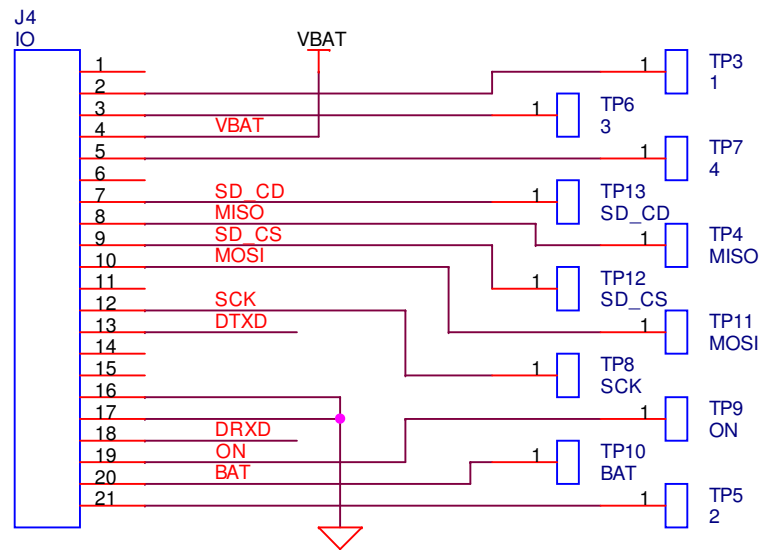

Title		
HP 20b Expansion Board		
Size	Document Number	Rev
A	<Doc>	2
Date:	Monday, September 15, 2008	Sheet 1 of 1

Title		
HP 20B Adapter		
Size A	Document Number <Doc>	Rev 1
Date:	Saturday, August 16, 2008	Sheet 1 of 1